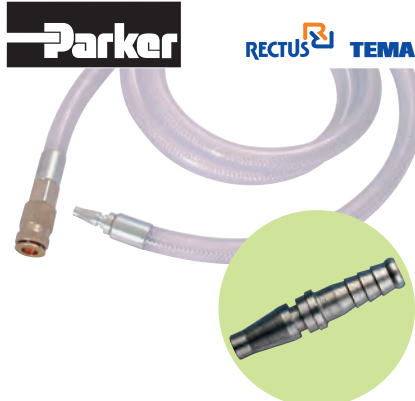

PVC Hose & Assemblies

Reinforced PVC Hose Assemblies

Schrader Standard Series Interchange.
(See page 290 for Coupling Specification).

Rectus 17 Series Hose Assemblies

1710	L mtrs	ID	£
HOSE17/06MM/3M	3	1/4"	31.35
HOSE17/06MM/5M	5	1/4"	32.60
HOSE17/06MM/10M	10	1/4"	35.20
HOSE17/10MM/3M	3	3/8"	22.95
HOSE17/10MM/5M	5	3/8"	34.85
HOSE17/10MM/10M	10	3/8"	26.95
HOSE17/12MM/3M	3	1/2"	24.80
HOSE17/12MM/5M	5	1/2"	26.20
HOSE17/12MM/10M	10	1/2"	29.70

• Twist release type coupling.
Schrader Standard Series Interchange.
(See page 287 for Coupling Specification).

AP97 Series Hose Assemblies

0097	L mtrs	ID	£
HOSE97/06MM/3M	3	1/4"	24.50
HOSE97/06MM/5M	5	1/4"	27.70
HOSE97/06MM/10M	10	1/4"	33.60
HOSE97/10MM/3M	3	3/8"	29.90
HOSE97/10MM/5M	5	3/8"	32.35
HOSE97/10MM/10M	10	3/8"	40.75
HOSE97/12MM/3M	3	1/2"	27.90
HOSE97/12MM/5M	5	1/2"	30.65
HOSE97/12MM/10M	10	1/2"	40.10

Cejn 320 Series Interchange.
(See page 300 for Coupling Specification).

Rectus 25 Series Hose Assemblies

2510	L mtrs	ID	£
HOSE25/06MM/3M	3	1/4"	16.45
HOSE25/06MM/5M	5	1/4"	17.05
HOSE25/06MM/10M	10	1/4"	27.55
HOSE25/10MM/3M	3	3/8"	17.95
HOSE25/10MM/5M	5	3/8"	27.65
HOSE25/10MM/10M	10	3/8"	32.10
HOSE25/12MM/3M	3	1/2"	30.45
HOSE25/12MM/5M	5	1/2"	32.60
HOSE25/12MM/10M	10	1/2"	37.75

Clear Un-Reinforced PVC Hose, Type CPVC

Temperature Range: -15°C to +60°C

Standard Coil Length: 30 Metres

Manufactured from top quality crystal clear "virgin" PVC compound, this hose is ideal for conveying fluids, gases, powders and granules at low pressure. Full chemical resistance information is available from our Business Development Team.