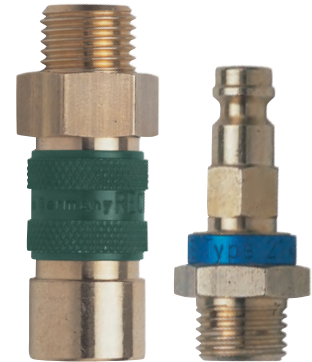

## Series 21 'Rectu-Key'

Page Tech Sheet **510**

**Temperature Range:**  
-20°C to +100°C  
Standard Seal NBR

**Maximum Static Working Pressure:**  
PB 35 bar (500 PSI)

Single Shut Off

Actual Size

Section 3 – Pneumatic QRC

**Interchangeability:**  
Rectus Design

**Material:**  
Brass, Buna Seal (Standard Series Coupling)

**Application:**  
Non-Interchangeable, each Coupling and Plug has an individual shape so they can only be connected to each other, Colour Coded, One Hand Operation

### Couplings

Male Thread, BSPP

2110				£
21KAAW10MPN0	Green	1/8"	47	35.05
21KAAW10MPN3	Brown	1/8"	47	35.05
21KAAW10MPN6	Blue	1/8"	47	35.05
21KAAW10MPN8	Red	1/8"	47	35.05
21KAAW13MPN0	Green	1/4"	47	35.05
21KAAW13MPN3	Brown	1/4"	47	35.05
21KAAW13MPN6	Blue	1/4"	47	35.05
21KAAW13MPN8	Red	1/4"	47	35.05

### Plugs

Male Thread, BSPP

2110				£
21SFAW10MXN0	Green	1/8"	39.5	18.90
21SFAW10MXN3	Brown	1/8"	39.5	18.90
21SFAW10MXN6	Blue	1/8"	39.5	18.90
21SFAW10MXN8	Red	1/8"	39.5	18.90
21SFAW13MXN0	Green	1/4"	41.5	18.85
21SFAW13MXN3	Brown	1/4"	41.5	26.25
21SFAW13MXN6	Blue	1/4"	41.5	18.85
21SFAW13MXN8	Red	1/4"	41.5	18.85