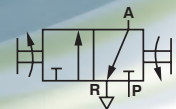

0335			£
K3M3PL-05-R	M5	Red	41.50
K3M3PL-06-R	1/8"	Red	41.50
K3M3PL-08-R	1/4"	Red	48.55

2 Position Selector Switch, Metric & BSPP