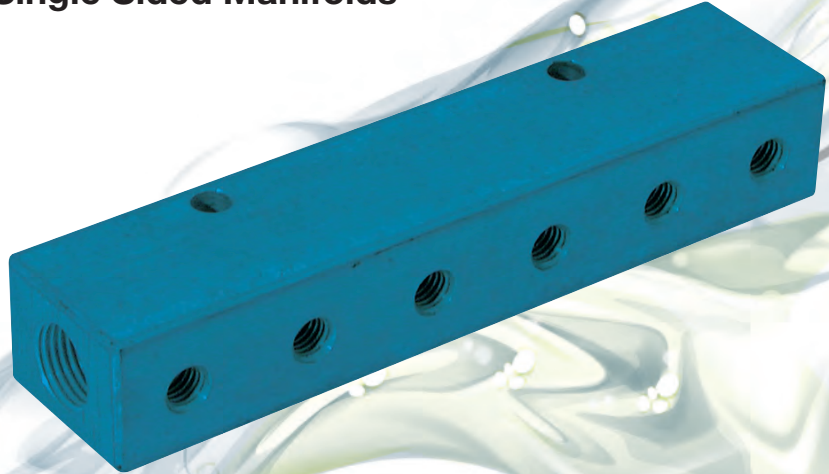

Distribution Manifolds

Page Tech Sheet **3108**

Female Equal Cross

BSPP

0315		£
KMDS-1/8	1/8"	3.80
KMDS-1/4	1/4"	5.30
KMDS-3/8	3/8"	9.10
KMDS-1/2	1/2"	8.35

Single Sided Manifolds

1/4" BSPP Inlets x 1/8" BSPP Outlets

0315			£
KMDL-1/4-1/8	1/4 x 2"	1/8 x 6"	20.80

3/8" BSPP Inlets x 1/4" BSPP Outlets

0315			£
KMDL-3/8-1/4	3/8 x 2"	1/4 x 6"	22.10

For **KELM™ One Touch**
All Metal Push-in Fittings
Emergency Kits
 see page 541