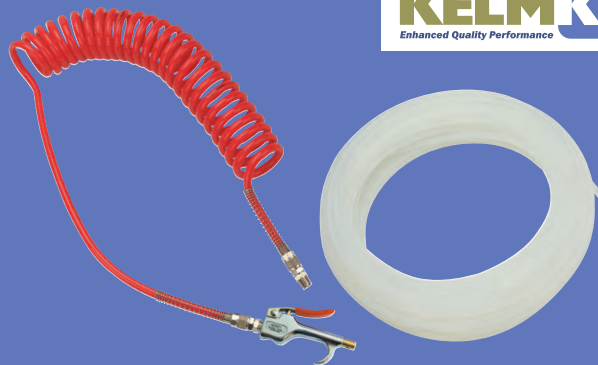

Hydraulics

Hydraulic QRC

Pneumatic QRC

Ind. Air Prep., Monitor & Test

KELM™ Pneumatics

Pneumatic & Vacuum Equipment

Valves

Ring Main Systems

Adaptors & Fittings

Stainless Steel

Malleable Iron

Hose, Tubing & Couplings

Clamps & Clips

Sprays & Adhesives

Blow Guns & Vacuum

Wash Down & Fuelling

Air Tools

Tools, Hardware & PPE