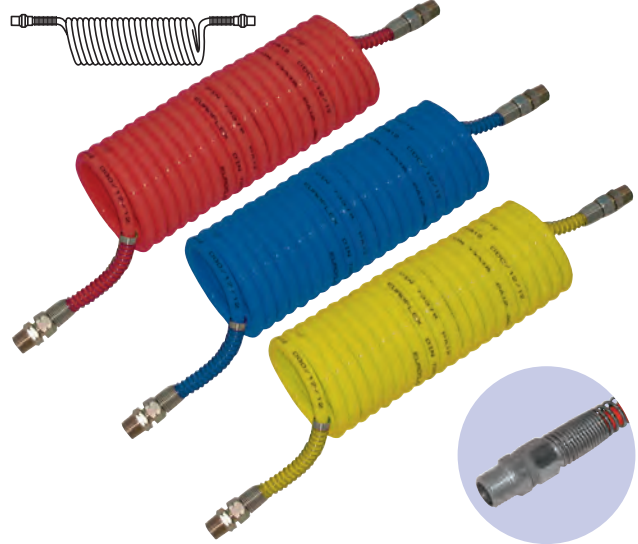

Nylon 12 Recoil Air Hose, 90° Tails

Working Pressure:
12 bar

Red, Brass Nickel Plated Swivel, BSPT

0306	ID	ID mm	OD	OD mm	ft	mtrs	£	
NRH516-12R	1/4"	6	5/16"	8	12	3.6	1/4"	19.65
NRH516-25R	1/4"	6	5/16"	8	25	7.6	1/4"	29.55
NRH516-40R	1/4"	6	5/16"	8	40	12.2	1/4"	39.55
NRH38-12R	5/16"	8	3/8"	10	12	3.6	1/4"	23.40
NRH38-25R	5/16"	8	3/8"	10	25	7.6	1/4"	36.15
NRH38-40R	5/16"	8	3/8"	10	40	12.2	1/4"	48.35
NRH12-12R	3/8"	10	1/2"	13	12	3.6	3/8"	41.60
NRH12-25R	3/8"	10	1/2"	13	25	7.6	3/8"	79.30
NRH12-40R	3/8"	10	1/2"	13	40	12.2	3/8"	107.25

Blue, Brass Nickel Plated Swivel, BSPT

0306	ID	ID mm	OD	OD mm	ft	mtrs	£	
NRH516-12B	1/4"	6	5/16"	8	12	3.6	1/4"	22.00
NRH516-25B	1/4"	6	5/16"	8	25	7.6	1/4"	33.05
NRH516-40B	1/4"	6	5/16"	8	40	12.2	1/4"	44.20
NRH38-12B	5/16"	8	3/8"	10	12	3.6	1/4"	26.20
NRH38-25B	5/16"	8	3/8"	10	25	7.6	1/4"	40.40
NRH38-40B	5/16"	8	3/8"	10	40	12.2	1/4"	54.00
NRH12-12B	3/8"	10	1/2"	13	12	3.6	3/8"	46.50
NRH12-25B	3/8"	10	1/2"	13	25	7.6	3/8"	88.60
NRH12-40B	3/8"	10	1/2"	13	40	12.2	3/8"	119.90

Yellow, Brass Nickel Plated Swivel, BSPT

0306	ID	ID mm	OD	OD mm	ft	mtrs	£	
NRH516-12Y	1/4"	6	5/16"	8	12	3.6	1/4"	22.00
NRH516-25Y	1/4"	6	5/16"	8	25	7.6	1/4"	33.05
NRH516-40Y	1/4"	6	5/16"	8	40	12.2	1/4"	44.20
NRH38-12Y	5/16"	8	3/8"	10	12	3.6	1/4"	26.20
NRH38-25Y	5/16"	8	3/8"	10	25	7.6	1/4"	40.40
NRH38-40Y	5/16"	8	3/8"	10	40	12.2	1/4"	54.00
NRH12-12Y	3/8"	10	1/2"	13	12	3.6	3/8"	46.50
NRH12-25Y	3/8"	10	1/2"	13	25	7.6	3/8"	88.60
NRH12-40Y	3/8"	10	1/2"	13	40	12.2	3/8"	119.90