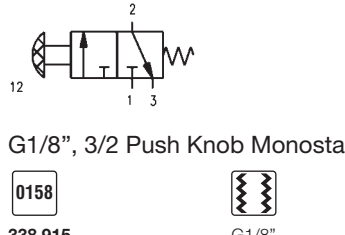

G1/8", 5/2 Push Knob Monostable

0158		£
358 915	G1/8"	29.55

G1/8", 3/2 Push Button

0158			£
338 895	G1/8"	Black	29.55
338 896	G1/8"	Green	29.55
338 897	G1/8"	Red	29.55

G1/8", 3/2 Push/Pull Knob Bistable

0158		£
338 910	G1/8"	26.05

G1/8", 3/2 Lever Valve Bistable

0158		£
338 900	G1/8"	35.20

G1/8", 5/2 Push Button

0158			£
358 895	G1/8"	Black	37.00
358 896	G1/8"	Green	37.00
358 897	G1/8"	Red	37.00

G1/8", 3/2 Push Knob Monostable

0158		£
338 915	G1/8"	26.05