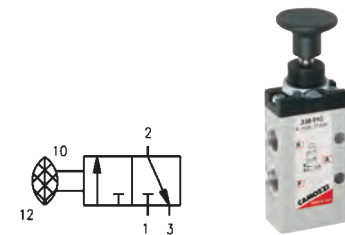

G1/8", 3/2 Push/Pull Knob Bistable

0158		£
338 910	G1/8"	26.05