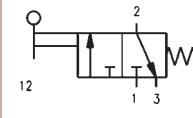

G1/8", 3/2 Lever Valve Bistable

0158		£
338 900	G1/8"	35.20

G1/8", 5/2 Push Button

0158			£
358 895	G1/8"	Black	37.00
358 896	G1/8"	Green	37.00
358 897	G1/8"	Red	37.00

G1/8", 3/2 Push Knob Monostable

0158		£
338 915	G1/8"	26.05