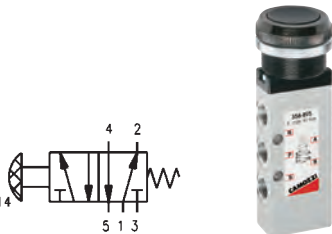

G1/8", 5/2 Push Knob Monostable

0158		£
358 915	G1/8"	29.55

G1/8", 3/2 Push Button

0158			£
338 895	G1/8"	Black	29.55
338 896	G1/8"	Green	29.55
338 897	G1/8"	Red	29.55

G1/8", 3/2 Push/Pull Knob Bistable

0158		£
338 910	G1/8"	26.05

G1/8", 3/2 Lever Valve Bistable

0158		£
338 900	G1/8"	35.20

G1/8", 5/2 Push Button

0158			£
358 895	G1/8"	Black	37.00
358 896	G1/8"	Green	37.00
358 897	G1/8"	Red	37.00

G1/8", 3/2 Push Knob Monostable

0158		£
338 915	G1/8"	26.05