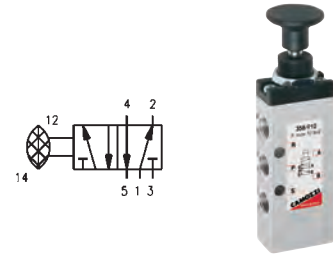

Directional Control Valves

Page Tech Sheet 10309

Series 3, 4 & VMS Manually Operated Valves

G1/8", 3/2 NC Switch

0158			£
338 990	G1/8"		35.20

G1/8", 3/2 Palm Switch

0158			£
338 975	G1/8"	Black	35.20
338 976	G1/8"	Green	35.20
338 977	G1/8"	Red	35.20

G1/8", 5/2 Push/Pull Knob Bistable

0158		£
358 910	G1/8"	29.55

G1/8", 5/2 Switch

0158		£
358 990	G1/8"	38.85

G1/8", 5/2 Palm Switch

0158			£
358 975	G1/8"	Black	40.90
358 976	G1/8"	Green	40.90
358 977	G1/8"	Red	40.90