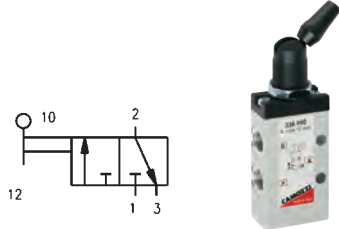

Directional Control Valves

Page Tech Sheet 10309

Series 3, 4 & VMS Manually Operated Valves

G1/8", 3/2 NC Switch

0158			£
338 990	G1/8"		35.20

G1/8", 3/2 Palm Switch

0158			£
338 975	G1/8"	Black	35.20
338 976	G1/8"	Green	35.20
338 977	G1/8"	Red	35.20

G1/8", 5/2 Push/Pull Knob Bistable

0158		£
358 910	G1/8"	29.55

G1/8", 5/2 Switch

0158		£
358 990	G1/8"	38.85

G1/8", 5/2 Palm Switch

0158			£
358 975	G1/8"	Black	40.90
358 976	G1/8"	Green	40.90
358 977	G1/8"	Red	40.90