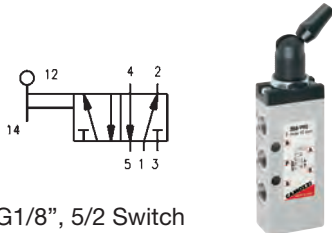

Directional Control Valves

Page Tech Sheet 10309

Series 3, 4 & VMS Manually Operated Valves

G1/8", 3/2 NC Switch

0158			£
338 990	G1/8"		35.20

G1/8", 3/2 Palm Switch

0158			£
338 975	G1/8"	Black	35.20
338 976	G1/8"	Green	35.20
338 977	G1/8"	Red	35.20

G1/8", 5/2 Push/Pull Knob Bistable

0158		£
358 910	G1/8"	29.55

G1/8", 5/2 Switch

0158		£
358 990	G1/8"	38.85

G1/8", 5/2 Palm Switch

0158			£
358 975	G1/8"	Black	40.90
358 976	G1/8"	Green	40.90
358 977	G1/8"	Red	40.90