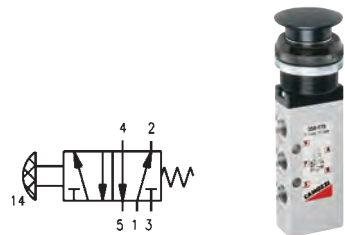

Directional Control Valves

Page Tech Sheet 10309

Series 3, 4 & VMS Manually Operated Valves

G1/8", 3/2 NC Switch

0158			£
338 990	G1/8"		35.20

G1/8", 3/2 Palm Switch

0158			£
338 975	G1/8"	Black	35.20
338 976	G1/8"	Green	35.20
338 977	G1/8"	Red	35.20

G1/8", 5/2 Push/Pull Knob Bistable

0158		£
358 910	G1/8"	29.55

G1/8", 5/2 Switch

0158		£
358 990	G1/8"	38.85

G1/8", 5/2 Palm Switch

0158			£
358 975	G1/8"	Black	40.90
358 976	G1/8"	Green	40.90
358 977	G1/8"	Red	40.90