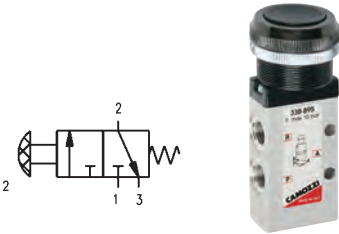

G1/8", 3/2 Push Button

0158			£
338 895	G1/8"	Black	29.55
338 896	G1/8"	Green	29.55
338 897	G1/8"	Red	29.55