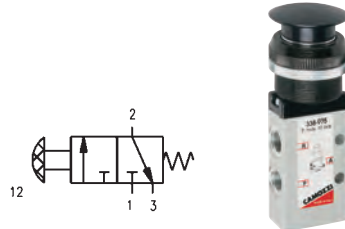

Directional Control Valves

Page Tech Sheet 10309

Series 3, 4 & VMS Manually Operated Valves

G1/8", 3/2 NC Switch

0158			£
338 990	G1/8"		35.20

G1/8", 3/2 Palm Switch

0158			£
338 975	G1/8"	Black	35.20
338 976	G1/8"	Green	35.20
338 977	G1/8"	Red	35.20

G1/8", 5/2 Push/Pull Knob Bistable

0158		£
358 910	G1/8"	29.55

G1/8", 5/2 Switch

0158		£
358 990	G1/8"	38.85

G1/8", 5/2 Palm Switch

0158			£
358 975	G1/8"	Black	40.90
358 976	G1/8"	Green	40.90
358 977	G1/8"	Red	40.90