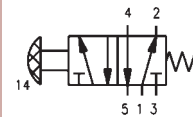

G1/8", 5/2 Push/Pull Knob Bistable

0158		£
358 910	G1/8"	29.55

G1/8", 5/2 Switch

0158		£
358 990	G1/8"	38.85

G1/8", 5/2 Palm Switch

0158			£
358 975	G1/8"	Black	40.90
358 976	G1/8"	Green	40.90
358 977	G1/8"	Red	40.90

G1/8", 5/2 Push Knob Monostable

0158		£
358 915	G1/8"	29.55

G1/8", 3/2 Push Button

0158			£
338 895	G1/8"	Black	29.55
338 896	G1/8"	Green	29.55
338 897	G1/8"	Red	29.55

G1/8", 3/2 Push/Pull Knob Bistable

0158		£
338 910	G1/8"	26.05