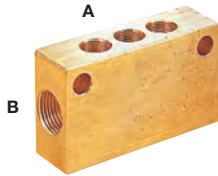

Enots Compression Fittings, Metric

Universal Tubing Sleeves

To Suit Metal & Nylon Tube

0038	OD mm	£
36050102	4	0.15
36050103	5	0.15
36050104	6	0.20
36050105	8	0.35
36050106	10	0.40
36050107	12	0.80
36050108	16	1.60

Manifold

Single Sided

0038	OD A mm	OD B mm	£
36030449	6	12	69.10

Elbow Banjo Assemblies

Non-Regulating, BSPP

0038	OD mm	£
18A510418	4	1/8" 8.65
18A510618	6	1/8" 8.85
18A510818	8	1/8" 9.35
18A510828	8	1/4" 10.50
18A511028	10	1/4" 12.50
18A511048	10	1/2" 67.60
18A511238	12	3/8" 19.50

• Screwdriver Adjustable

Regulating Out, BSPP

0038	OD mm	£
18K510828	8	1/4" 42.95

Banjo Bolts

Supplied complete with Sealing Washers

Single Stacking, Non-Regulating, BSPP

0038	Flow	£
20A000018	1/8"	3.05
20A000028	1/4"	4.05

Double Stacking, Non-Regulating, BSPP

0038	£
20B000018	1/8" 4.80

Banjo Bodies

Elbow

0038	OD mm	Bolt Thread	£
180510618	6	1/8"	6.15
180510628	6	1/4"	10.20
180510818	8	1/8"	10.20
180510828	8	1/4"	15.80
180511028	10	1/4"	25.55
180511248	12	1/2"	21.80