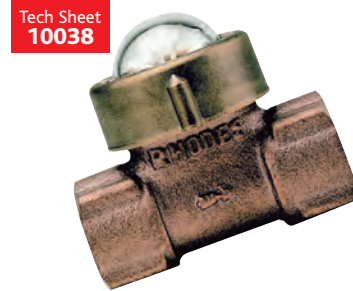

Sight Glasses & Flow Indicators

RHODES

Section 7 - Valves

200 Series - All Stainless Steel

A low cost, all stainless steel sight flow indicator straight through type.

Maximum Rating:
10 bar at 200°C

Tech Sheet
10037

233 Model Through Type

0115				£
RHO-FIS-146410-1	1/2" BSPT	15	70	228.05
RHO-FIS-146420-2	1" BSPP	25	90	288.30

A low cost, all stainless steel sight flow indicator fitted with a flap & scale plate to give an indication of the flow rate.

Maximum Rating:
10 bar at 200°C

Tech Sheet
2030

234 Model with Flap & Plate

0115				£
RHO-FIS-146510-1	1/2" BSPT	15	70	237.00
RHO-FIS-146510-2	1/2" BSPP	15	70	254.65
RHO-FIS-146515-2	3/4" BSPP	20	70	242.05
RHO-FIS-146520-1	1" BSPT	25	90	323.20
RHO-FIS-146530-1	1.1/2" BSPT	40	110	550.90

400 Series - Straight Through Sight Flow Indicator with Spinner/Ball

Maximum Rating:
7 bar at 100°C

Tech Sheet
10038

With Spinner, Gun Metal

0115				£
RHO-FIG-170300-1	1/4" BSPT	30	200	100.60
RHO-FIG-170300-2	1/4" BSPP	30	200	100.60
RHO-FIG-170305-1	3/8" BSPT	50	450	99.35
RHO-FIG-170305-2	3/8" BSPP	50	450	103.80
RHO-FIG-170310-1	1/2" BSPT	60	600	107.05
RHO-FIG-170310-2	1/2" BSPP	60	600	107.05
RHO-FIG-170315-1	3/4" BSPT	120	1600	152.50
RHO-FIG-170315-2	3/4" BSPP	120	1600	152.50
RHO-FIG-170320-1	1" BSPT	300	1600	165.95
RHO-FIG-170320-2	1" BSPP	300	1600	191.55