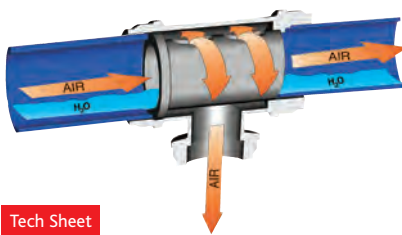

Aluminium Ring Main System

Section 8 – Ring Main Systems

Tees with Integral Water Separator

This fitting is a valid alternative to the traditional swan-neck, it shows itself as a quicker & cheaper solution. The efficient internal system allows the air to reach the using point without any condensation which stays with in the ring main circuit, which can then be drained at a more convenient point.

The internal geometric shape allows it to be installed vertically as well as horizontally. If using horizontally please ensure that the two internal holes are turned up towards the upper side.

Tech Sheet **10568**