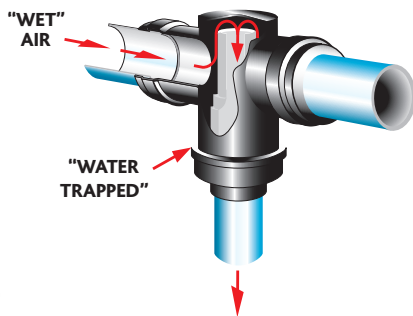

## Fast-Track Ring Main System

### Water Trap Tee

The Fast-Track Water Trap Tee solves the on-going problem of moisture in a Ring Main system and provides the easy alternative to the need to install "Swan Necks".

The ingenious inside arrangement of the fitting allows air to flow, with minimum head loss, from the main to take-off point without allowing water to follow. The moisture is retained in the line to be drawn off at some suitable location.

#### Water Trap Tee Installation:

It is of vital importance for the correct function of the Water Trap Tee that the air ring main within which the Tee is installed is near horizontal and that the outlet port faces vertically downwards. Markings to indicate correct orientation have been moulded onto the body to assist installation.