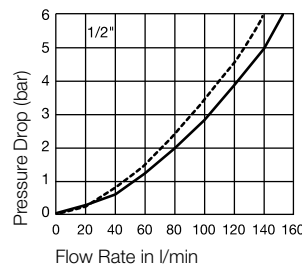

Working Pressure

See charts.

Working Temperature

-30°C up to +100°C (NBR)
-25°C up to +200°C (FKM)
depending on the medium.
Special seals are available on request (see page 6).

Available Valves

Material Coupling	Standard / Pressure Eliminator
Coupling Body	Steel, nitrocarburizing
Sleeve	Steel hardened, zinc plated, passivated, sealed
Locking Ring	Brass, zinc-iron coated, black passivated, sealed
Valve	Steel, zinc plated, passivated, sealed
Springs	AISI 301
Locking Balls	AISI 420 C
Seals	NBR
Valve Holder	Steel, yellow zinc plated, sealed
Thread Body	Steel, zinc plated, passivated, sealed
Plug	Standard / Pressure Eliminator
Plug Body	Steel hardened, zinc plated, passivated, sealed
Valve	Steel, nitrocarburizing
Springs	AISI 301
Seals	NBR/PUR
Valve Holder	Brass, hard-drawn
Thread Body	Steel, zinc plated, passivated, sealed

Flow Capacity with Oil with Viscosity of 32cSt at 40°C as per ISO 7241/2-2000

— Standard FF
- - - Plug side pressure eliminator

Couplings

FF-Series

Body Size	Connection A	Hex mm	L mm	D mm	Working Press. connect. in bar	Version	Seal	Part Number
1/4"	G 1/4	27	65	30	800	Standard	NBR/PUR	FF2510
3/8"	G 3/8	36	76,5	40	500	Standard	NBR/PUR	FF3810
1/2"	G 1/2	40	82	44	450	Standard	NBR/PUR	FF5010 C
1/2"	G 1/2	40	82	44	450	Standard	FKM	FF5010 CV
1/2"	G 3/4	40	85	44	450	Standard	NBR/PUR	FF5010-75 C
1/2"	G 3/4	40	85	44	450	Standard	FKM	FF5010-75 CV
3/4"	G 3/4	50	98	55	400	Standard	NBR	FF7510 C
3/4"	G 3/4	50	98	55	400	Standard	FKM	FF7510 CV
3/4"	G 1	50	106	55	400	Standard	NBR	FF7510-100 C
3/4"	G 1	50	106	55	400	Standard	FKM	FF7510-100 CV
1"	G 1	65	129	70	350	Standard	NBR	FF10010 C
1"	G 1	65	129	70	350	Standard	FKM	FF10010 CV
1"	G 1 1/4	65	129	70	350	Standard	NBR	FF10010-125 C
1"	G 1 1/4	65	129	70	350	Standard	FKM	FF10010-125 CV
1"	G 1 1/2	65	129	70	350	Standard	NBR	FF10010-150 C
1"	G 1 1/2	65	129	70	350	Standard	FKM	FF10010-150 CV