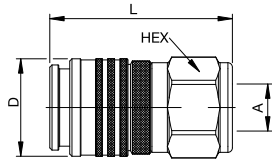

Flow Capacity with Oil with Viscosity of 32cSt at 40°C as per ISO 7241/2-2000

— Standard FF
- - - Plug side pressure eliminator

Couplings

FF-Series

Body Size	Connection A	Hex mm	L mm	D mm	Working Press. connect. in bar	Version	Seal	Part Number
1/4"	G 1/4	27	65	30	800	Standard	NBR/PUR	FF2510
3/8"	G 3/8	36	76,5	40	500	Standard	NBR/PUR	FF3810
1/2"	G 1/2	40	82	44	450	Standard	NBR/PUR	FF5010 C
1/2"	G 1/2	40	82	44	450	Standard	FKM	FF5010 CV
1/2"	G 3/4	40	85	44	450	Standard	NBR/PUR	FF5010-75 C
1/2"	G 3/4	40	85	44	450	Standard	FKM	FF5010-75 CV
3/4"	G 3/4	50	98	55	400	Standard	NBR	FF7510 C
3/4"	G 3/4	50	98	55	400	Standard	FKM	FF7510 CV
3/4"	G 1	50	106	55	400	Standard	NBR	FF7510-100 C
3/4"	G 1	50	106	55	400	Standard	FKM	FF7510-100 CV
1"	G 1	65	129	70	350	Standard	NBR	FF10010 C
1"	G 1	65	129	70	350	Standard	FKM	FF10010 CV
1"	G 1 1/4	65	129	70	350	Standard	NBR	FF10010-125 C
1"	G 1 1/4	65	129	70	350	Standard	FKM	FF10010-125 CV
1"	G 1 1/2	65	129	70	350	Standard	NBR	FF10010-150 C
1"	G 1 1/2	65	129	70	350	Standard	FKM	FF10010-150 CV

Female Thread

Plugs

FF-Series

Body Size	Connection A	Hex mm	L mm	D mm	Working Press. connect. in bar	Version	Seal	Part Number
1/4"	G 1/4	25	74	28	800	Standard	NBR/PUR	FF2520
3/8"	G 3/8	32	69	35	500	Standard	NBR/PUR	FF3820
1/2"	G 1/2	36	86	39	450	Standard	NBR/PUR	FF5020 C
1/2"	G 1/2	36	86	39	450	Standard	FKM	FF5020 CV
1/2"	G 3/4	36	90	39	450	Standard	NBR/PUR	FF5020-75 C
1/2"	G 3/4	36	90	39	450	Standard	FKM	FF5020-75 CV
3/4"	G 3/4	46	101	50	400	Standard	NBR/PUR	FF7520 C
3/4"	G 3/4	46	101	50	400	Standard	FKM	FF7520 CV
3/4"	G 1	46	106	50	400	Standard	NBR/PUR	FF7520-100 C
3/4"	G 1	46	106	50	400	Standard	FKM	FF7520-100 CV
1"	G 1	60	140	65	350	Standard	NBR/PUR	FF10020 C
1"	G 1	60	140	65	350	Standard	FKM	FF10020 CV
1"	G 1 1/4	60	140	65	350	Standard	NBR/PUR	FF10020-125 C
1"	G 1 1/4	60	140	65	350	Standard	FKM	FF10020-125 CV
1"	G 1 1/2	60	140	65	350	Standard	NBR/PUR	FF10020-150 C
1"	G 1 1/2	60	140	65	350	Standard	FKM	FF10020-150 CV