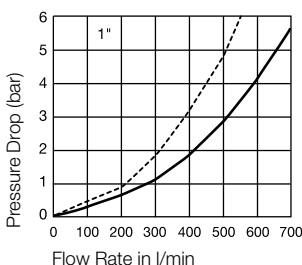

Flow Capacity with Oil with Viscosity of 32cSt at 40°C as per ISO 7241/2-2000

— Standard FF
- - - Plug side pressure eliminator

Couplings

FF-Series

Body Size	Connection A	Hex mm	L mm	D mm	Working Press. connect. in bar	Version	Seal	Part Number
1/4"	G 1/4	27	65	30	800	Standard	NBR/PUR	FF2510
3/8"	G 3/8	36	76,5	40	500	Standard	NBR/PUR	FF3810
1/2"	G 1/2	40	82	44	450	Standard	NBR/PUR	FF5010 C
1/2"	G 1/2	40	82	44	450	Standard	FKM	FF5010 CV
1/2"	G 3/4	40	85	44	450	Standard	NBR/PUR	FF5010-75 C
1/2"	G 3/4	40	85	44	450	Standard	FKM	FF5010-75 CV
3/4"	G 3/4	50	98	55	400	Standard	NBR	FF7510 C
3/4"	G 3/4	50	98	55	400	Standard	FKM	FF7510 CV
3/4"	G 1	50	106	55	400	Standard	NBR	FF7510-100 C
3/4"	G 1	50	106	55	400	Standard	FKM	FF7510-100 CV
1"	G 1	65	129	70	350	Standard	NBR	FF10010 C
1"	G 1	65	129	70	350	Standard	FKM	FF10010 CV
1"	G 1 1/4	65	129	70	350	Standard	NBR	FF10010-125 C
1"	G 1 1/4	65	129	70	350	Standard	FKM	FF10010-125 CV
1"	G 1 1/2	65	129	70	350	Standard	NBR	FF10010-150 C
1"	G 1 1/2	65	129	70	350	Standard	FKM	FF10010-150 CV