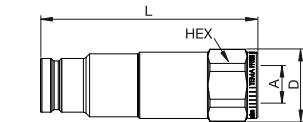

Female Thread

Plugs

FF-Series

Body Size	Connection A	Hex mm	L mm	D mm	Working Press. connect. in bar	Version	Seal	Part Number
1/4"	G 1/4	25	74	28	800	Standard	NBR/PUR	FF2520
3/8"	G 3/8	32	69	35	500	Standard	NBR/PUR	FF3820
1/2"	G 1/2	36	86	39	450	Standard	NBR/PUR	FF5020 C
1/2"	G 1/2	36	86	39	450	Standard	FKM	FF5020 CV
1/2"	G 3/4	36	90	39	450	Standard	NBR/PUR	FF5020-75 C
1/2"	G 3/4	36	90	39	450	Standard	FKM	FF5020-75 CV
3/4"	G 3/4	46	101	50	400	Standard	NBR/PUR	FF7520 C
3/4"	G 3/4	46	101	50	400	Standard	FKM	FF7520 CV
3/4"	G 1	46	106	50	400	Standard	NBR/PUR	FF7520-100 C
3/4"	G 1	46	106	50	400	Standard	FKM	FF7520-100 CV
1"	G 1	60	140	65	350	Standard	NBR/PUR	FF10020 C
1"	G 1	60	140	65	350	Standard	FKM	FF10020 CV
1"	G 1 1/4	60	140	65	350	Standard	NBR/PUR	FF10020-125 C
1"	G 1 1/4	60	140	65	350	Standard	FKM	FF10020-125 CV
1"	G 1 1/2	60	140	65	350	Standard	NBR/PUR	FF10020-150 C
1"	G 1 1/2	60	140	65	350	Standard	FKM	FF10020-150 CV

Female Thread

Plugs

FF-Series

PE Female Thread

Body Size	Connection A	Hex mm	L mm	D mm	D1 mm	Working Press. connect. in bar	Version	Seal	Part Number
1/4"	G 1/4	25	99	28		800	Press. Eliminator	NBR/PUR	FF2521
3/8"	G 3/8	32	98	35		500	Press. Eliminator	NBR/PUR	FF3821
1/2"	G 1/2	36	117	39		450	Press. Eliminator	NBR/PUR	FF5021 C
1/2"	G 1/2	36	117	39		450	Press. Eliminator	FKM	FF5021 CV
3/4"	G 3/4	46	139	50		400	Press. Eliminator	NBR/PUR	FF7521 C
1"	G 1	55	175	60		350	Press. Eliminator	NBR/PUR	FF10021 C