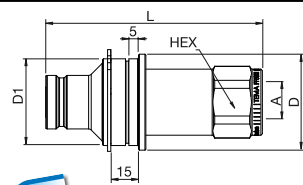

Female Thread

Plugs

FF-Series

PE Female Thread

Body Size	Connection A	Hex mm	L mm	D mm	D1 mm	Working Press. connect. in bar	Version	Seal	Part Number
1/4"	G 1/4	25	99	28		800	Press. Eliminator	NBR/PUR	FF2521
3/8"	G 3/8	32	98	35		500	Press. Eliminator	NBR/PUR	FF3821
1/2"	G 1/2	36	117	39		450	Press. Eliminator	NBR/PUR	FF5021 C
1/2"	G 1/2	36	117	39		450	Press. Eliminator	FKM	FF5021 CV
3/4"	G 3/4	46	139	50		400	Press. Eliminator	NBR/PUR	FF7521 C
1"	G 1	55	175	60		350	Press. Eliminator	NBR/PUR	FF10021 C

Couplings

FF-Series

PE Female Thread

Body Size	Connection A	Hex mm	L mm	D mm	D1 mm	Working Press. connect. in bar	Version	Seal	Part Number
1/2"	G 1/2	40	82	52	47	450	for Multiplate	NBR	FF5010 CE
1/2"	G 1/2	40	82	52	47	450	for Multiplate	FKM	FF5010 CEV
3/4"	G 3/4	50	98	66	60	400	for Multiplate	NBR	FF7510 CE
3/4"	G 3/4	50	98	66	60	400	for Multiplate	FKM	FF7510 CEV

Plugs

FF-Series

PE Female Thread

Body Size	Connection A	Hex mm	L mm	D mm	D1 mm	Working Press. connect. in bar	Version	Seal	Part Number
1/2"	G 1/2	36	117	52	47	450	Press. El. f. Multiplate	NBR/PUR	FF5021 CE
3/4"	G 3/4	46	139	66	60	400	Press. El. f. Multiplate	NBR/PUR	FF7521 CE