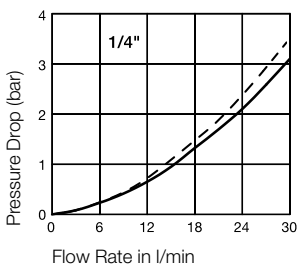

Flow Capacity with Oil with Viscosity of 32cSt at 40°C as per ISO 7241/2-2000

— Standard FF
- - - Plug side pressure eliminator

Couplings

FF-Series

Body Size	Connection A	Hex mm	L mm	D mm	Working Press. connect. in bar	Version	Seal	Part Number
1/4"	G 1/4	27	65	30	800	Standard	NBR/PUR	FF2510
3/8"	G 3/8	36	76,5	40	500	Standard	NBR/PUR	FF3810
1/2"	G 1/2	40	82	44	450	Standard	NBR/PUR	FF5010 C
1/2"	G 1/2	40	82	44	450	Standard	FKM	FF5010 CV
1/2"	G 3/4	40	85	44	450	Standard	NBR/PUR	FF5010-75 C
1/2"	G 3/4	40	85	44	450	Standard	FKM	FF5010-75 CV
3/4"	G 3/4	50	98	55	400	Standard	NBR	FF7510 C
3/4"	G 3/4	50	98	55	400	Standard	FKM	FF7510 CV
3/4"	G 1	50	106	55	400	Standard	NBR	FF7510-100 C
3/4"	G 1	50	106	55	400	Standard	FKM	FF7510-100 CV
1"	G 1	65	129	70	350	Standard	NBR	FF10010 C
1"	G 1	65	129	70	350	Standard	FKM	FF10010 CV
1"	G 1 1/4	65	129	70	350	Standard	NBR	FF10010-125 C
1"	G 1 1/4	65	129	70	350	Standard	FKM	FF10010-125 CV
1"	G 1 1/2	65	129	70	350	Standard	NBR	FF10010-150 C
1"	G 1 1/2	65	129	70	350	Standard	FKM	FF10010-150 CV