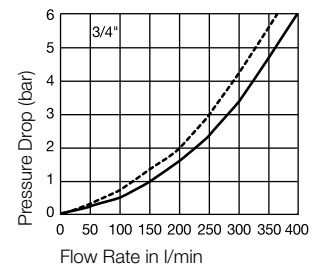

Working Pressure

See charts.

Working Temperature

-30°C up to +100°C (NBR)
-25°C up to +200°C (FKM)
depending on the medium.
Special seals are available on request (see page 6).

Available Valves

Material Coupling	Standard / Pressure Eliminator
Coupling Body	Steel, nitrocarburizing
Sleeve	Steel hardened, zinc plated, passivated, sealed
Locking Ring	Brass, zinc-iron coated, black passivated, sealed
Valve	Steel, zinc plated, passivated, sealed
Springs	AISI 301
Locking Balls	AISI 420 C
Seals	NBR
Valve Holder	Steel, yellow zinc plated, sealed
Thread Body	Steel, zinc plated, passivated, sealed
Plug	Standard / Pressure Eliminator
Plug Body	Steel hardened, zinc plated, passivated, sealed
Valve	Steel, nitrocarburizing
Springs	AISI 301
Seals	NBR/PUR
Valve Holder	Brass, hard-drawn
Thread Body	Steel, zinc plated, passivated, sealed

Flow Capacity with Oil with Viscosity of 32cSt at 40°C as per ISO 7241/2-2000

— Standard FF
- - - Plug side pressure eliminator

Couplings

FF-Series

Body Size	Connection A	Hex mm	L mm	D mm	Working Press. connect. in bar	Version	Seal	Part Number
1/4"	G 1/4	27	65	30	800	Standard	NBR/PUR	FF2510
3/8"	G 3/8	36	76,5	40	500	Standard	NBR/PUR	FF3810
1/2"	G 1/2	40	82	44	450	Standard	NBR/PUR	FF5010 C
1/2"	G 1/2	40	82	44	450	Standard	FKM	FF5010 CV
1/2"	G 3/4	40	85	44	450	Standard	NBR/PUR	FF5010-75 C
1/2"	G 3/4	40	85	44	450	Standard	FKM	FF5010-75 CV
3/4"	G 3/4	50	98	55	400	Standard	NBR	FF7510 C
3/4"	G 3/4	50	98	55	400	Standard	FKM	FF7510 CV
3/4"	G 1	50	106	55	400	Standard	NBR	FF7510-100 C
3/4"	G 1	50	106	55	400	Standard	FKM	FF7510-100 CV
1"	G 1	65	129	70	350	Standard	NBR	FF10010 C
1"	G 1	65	129	70	350	Standard	FKM	FF10010 CV
1"	G 1 1/4	65	129	70	350	Standard	NBR	FF10010-125 C
1"	G 1 1/4	65	129	70	350	Standard	FKM	FF10010-125 CV
1"	G 1 1/2	65	129	70	350	Standard	NBR	FF10010-150 C
1"	G 1 1/2	65	129	70	350	Standard	FKM	FF10010-150 CV