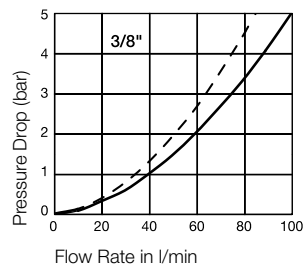

Flow Capacity with Oil with Viscosity of 32cSt at 40°C as per ISO 7241/2-2000

— Standard FF
- - - Plug side pressure eliminator

Couplings

FF-Series

Body Size	Connection A	Hex mm	L mm	D mm	Working Press. connect. in bar	Version	Seal	Part Number
1/4"	G 1/4	27	65	30	800	Standard	NBR/PUR	FF2510
3/8"	G 3/8	36	76,5	40	500	Standard	NBR/PUR	FF3810
1/2"	G 1/2	40	82	44	450	Standard	NBR/PUR	FF5010 C
1/2"	G 1/2	40	82	44	450	Standard	FKM	FF5010 CV
1/2"	G 3/4	40	85	44	450	Standard	NBR/PUR	FF5010-75 C
1/2"	G 3/4	40	85	44	450	Standard	FKM	FF5010-75 CV
3/4"	G 3/4	50	98	55	400	Standard	NBR	FF7510 C
3/4"	G 3/4	50	98	55	400	Standard	FKM	FF7510 CV
3/4"	G 1	50	106	55	400	Standard	NBR	FF7510-100 C
3/4"	G 1	50	106	55	400	Standard	FKM	FF7510-100 CV
1"	G 1	65	129	70	350	Standard	NBR	FF10010 C
1"	G 1	65	129	70	350	Standard	FKM	FF10010 CV
1"	G 1 1/4	65	129	70	350	Standard	NBR	FF10010-125 C
1"	G 1 1/4	65	129	70	350	Standard	FKM	FF10010-125 CV
1"	G 1 1/2	65	129	70	350	Standard	NBR	FF10010-150 C
1"	G 1 1/2	65	129	70	350	Standard	FKM	FF10010-150 CV