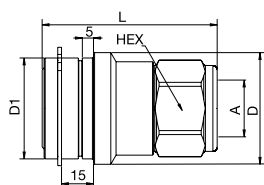

Female Thread

Plugs

FF-Series

Body Size	Connection A	Hex mm	L mm	D mm	Working Press. connect. in bar	Version	Seal	Part Number
1/4"	G 1/4	25	74	28	800	Standard	NBR/PUR	FF2520
3/8"	G 3/8	32	69	35	500	Standard	NBR/PUR	FF3820
1/2"	G 1/2	36	86	39	450	Standard	NBR/PUR	FF5020 C
1/2"	G 1/2	36	86	39	450	Standard	FKM	FF5020 CV
1/2"	G 3/4	36	90	39	450	Standard	NBR/PUR	FF5020-75 C
1/2"	G 3/4	36	90	39	450	Standard	FKM	FF5020-75 CV
3/4"	G 3/4	46	101	50	400	Standard	NBR/PUR	FF7520 C
3/4"	G 3/4	46	101	50	400	Standard	FKM	FF7520 CV
3/4"	G 1	46	106	50	400	Standard	NBR/PUR	FF7520-100 C
3/4"	G 1	46	106	50	400	Standard	FKM	FF7520-100 CV
1"	G 1	60	140	65	350	Standard	NBR/PUR	FF10020 C
1"	G 1	60	140	65	350	Standard	FKM	FF10020 CV
1"	G 1 1/4	60	140	65	350	Standard	NBR/PUR	FF10020-125 C
1"	G 1 1/4	60	140	65	350	Standard	FKM	FF10020-125 CV
1"	G 1 1/2	60	140	65	350	Standard	NBR/PUR	FF10020-150 C
1"	G 1 1/2	60	140	65	350	Standard	FKM	FF10020-150 CV

Female Thread

Plugs

FF-Series

PE Female Thread

Body Size	Connection A	Hex mm	L mm	D mm	D1 mm	Working Press. connect. in bar	Version	Seal	Part Number
1/4"	G 1/4	25	99	28		800	Press. Eliminator	NBR/PUR	FF2521
3/8"	G 3/8	32	98	35		500	Press. Eliminator	NBR/PUR	FF3821
1/2"	G 1/2	36	117	39		450	Press. Eliminator	NBR/PUR	FF5021 C
1/2"	G 1/2	36	117	39		450	Press. Eliminator	FKM	FF5021 CV
3/4"	G 3/4	46	139	50		400	Press. Eliminator	NBR/PUR	FF7521 C
1"	G 1	55	175	60		350	Press. Eliminator	NBR/PUR	FF10021 C

Couplings

FF-Series

PE Female Thread

Body Size	Connection A	Hex mm	L mm	D mm	D1 mm	Working Press. connect. in bar	Version	Seal	Part Number
1/2"	G 1/2	40	82	52	47	450	for Multiplate	NBR	FF5010 CE
1/2"	G 1/2	40	82	52	47	450	for Multiplate	FKM	FF5010 CEV
3/4"	G 3/4	50	98	66	60	400	for Multiplate	NBR	FF7510 CE
3/4"	G 3/4	50	98	66	60	400	for Multiplate	FKM	FF7510 CEV