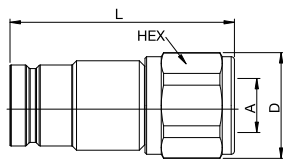

Flow Capacity with Oil with Viscosity of 32cSt at 40°C as per ISO 7241/2-2000

— Standard FF
- - - Plug side pressure eliminator

Couplings

FF-Series

Body Size	Connection A	Hex mm	L mm	D mm	Working Press. connect. in bar	Version	Seal	Part Number
1/4"	G 1/4	27	65	30	800	Standard	NBR/PUR	FF2510
3/8"	G 3/8	36	76,5	40	500	Standard	NBR/PUR	FF3810
1/2"	G 1/2	40	82	44	450	Standard	NBR/PUR	FF5010 C
1/2"	G 1/2	40	82	44	450	Standard	FKM	FF5010 CV
1/2"	G 3/4	40	85	44	450	Standard	NBR/PUR	FF5010-75 C
1/2"	G 3/4	40	85	44	450	Standard	FKM	FF5010-75 CV
3/4"	G 3/4	50	98	55	400	Standard	NBR	FF7510 C
3/4"	G 3/4	50	98	55	400	Standard	FKM	FF7510 CV
3/4"	G 1	50	106	55	400	Standard	NBR	FF7510-100 C
3/4"	G 1	50	106	55	400	Standard	FKM	FF7510-100 CV
1"	G 1	65	129	70	350	Standard	NBR	FF10010 C
1"	G 1	65	129	70	350	Standard	FKM	FF10010 CV
1"	G 1 1/4	65	129	70	350	Standard	NBR	FF10010-125 C
1"	G 1 1/4	65	129	70	350	Standard	FKM	FF10010-125 CV
1"	G 1 1/2	65	129	70	350	Standard	NBR	FF10010-150 C
1"	G 1 1/2	65	129	70	350	Standard	FKM	FF10010-150 CV

Female Thread

Plugs

FF-Series

Body Size	Connection A	Hex mm	L mm	D mm	Working Press. connect. in bar	Version	Seal	Part Number
1/4"	G 1/4	25	74	28	800	Standard	NBR/PUR	FF2520
3/8"	G 3/8	32	69	35	500	Standard	NBR/PUR	FF3820
1/2"	G 1/2	36	86	39	450	Standard	NBR/PUR	FF5020 C
1/2"	G 1/2	36	86	39	450	Standard	FKM	FF5020 CV
1/2"	G 3/4	36	90	39	450	Standard	NBR/PUR	FF5020-75 C
1/2"	G 3/4	36	90	39	450	Standard	FKM	FF5020-75 CV
3/4"	G 3/4	46	101	50	400	Standard	NBR/PUR	FF7520 C
3/4"	G 3/4	46	101	50	400	Standard	FKM	FF7520 CV
3/4"	G 1	46	106	50	400	Standard	NBR/PUR	FF7520-100 C
3/4"	G 1	46	106	50	400	Standard	FKM	FF7520-100 CV
1"	G 1	60	140	65	350	Standard	NBR/PUR	FF10020 C
1"	G 1	60	140	65	350	Standard	FKM	FF10020 CV
1"	G 1 1/4	60	140	65	350	Standard	NBR/PUR	FF10020-125 C
1"	G 1 1/4	60	140	65	350	Standard	FKM	FF10020-125 CV
1"	G 1 1/2	60	140	65	350	Standard	NBR/PUR	FF10020-150 C
1"	G 1 1/2	60	140	65	350	Standard	FKM	FF10020-150 CV