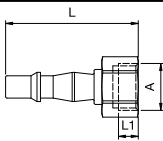

# RECTUS Series 19KA

Hose Barb

Connection A	Hex SW	L mm	D mm	L1 mm	L2 mm	Hex1 SW1	B mm	G mm	Version	Part Number	DS
6 mm		60	12	25					Standard	19SF TF06 SXN	■
8 mm		60	12	25					Standard	19SF TF08 SXN	■
10 mm		60	12	25					Standard	19SF TF10 SXN	■

# RECTUS Series 19KA

Male Thread

Female Thread

Connection A	Hex SW	L mm	D mm	L1 mm	L2 mm	Hex1 SW1	B mm	G mm	Version	Part Number	DS
R 1/4	14	50		12					Standard	19SF AK13 SXN	■
R 3/8	17	50		12					Standard	19SF AK17 SXN	■
G 1/4	17	46		9					Standard	19SF IW13 SXN	■
G 3/8	19	47		9					Standard	19SF IW17 SXN	■