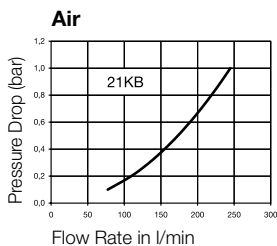

**Technical Description**

Mini industrial coupling, internationally the most common profile for this nominal diameter, in double shut-off design. Above average flow performance for liquid and gaseous media. Large band width in materials and valve variants.

**Dust Caps (P. 323)**

for coupling Part.-No. SK16S

**Chart****Advantages**

Single handed operation.  
Small dimensions. Reliable design.

**Working Pressure**

PB = 35 bar, maximum static working pressure with safety factor of 4 to 1.