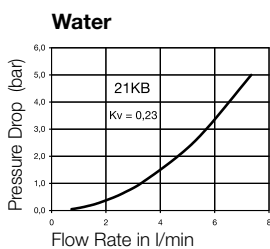

Technical Description

Mini industrial coupling, internationally the most common profile for this nominal diameter, in double shut-off design. Above average flow performance for liquid and gaseous media. Large band width in materials and valve variants.

Dust Caps (P. 323)

for coupling Part.-No. SK16S

Chart

Advantages

Single handed operation.
Small dimensions. Reliable design.

Working Pressure

PB = 35 bar, maximum static working pressure with safety factor of 4 to 1.

Working Temperature*

-20°C up to +100°C (NBR)
-40°C up to +120/150°C (EPDM)
-15°C up to +200°C (FKM)
0°C up to +316°C (FFKM)
depending on the medium.

*At a temperature below -20°C and above +100°C special seals are available on request.

Materials

Coupling

Back Body
Valve Body
Sleeve
Valve
Spring and Locking Ring
Locking Balls
Seals

Standard

Brass
Brass
Brass
Brass
AISI 301
AISI 420
NBR

Nickel Plated

Brass, Nickel Plated
Brass, Nickel Plated
Brass, Nickel Plated
Brass
AISI 301
AISI 420
NBR

Plug

Plug Profile
Back Body
Valve
Spring
Seal

Brass
Brass
Brass
AISI 301
NBR

Brass, Nickel Plated
Brass, Nickel Plated
Brass
AISI 301
NBR