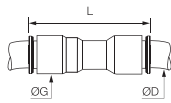

# LIQUIfit® Non-Return Valves

**7992**

Single Non-Return Valve

Acetal, EPDM

ØD		G	L	kg
1/4	<a href="#">7992 56 00WP2</a>	17	51	0.008
3/8	<a href="#">7992 60 00WP2</a>	20	55	0.011

## Associated Products

The full range of LIQUIfit® products can be found in this catalogue:

- Push-in fittings for metric and inch tubing (Chapter 1)
- Valves (Chapter 6)

To complement the LIQUIfit® range, Parker Legris Advanced PE tubing (Chapter 3) is suited to the most demanding environments, approved for permanent contact with beverage and food products, as well as for water treatment.