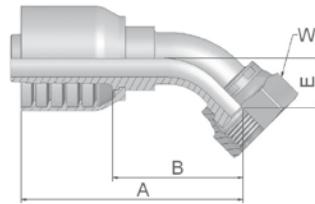

J7 Female ORFS – Swivel 45° Elbow

ISO 12151-1 – SWE 45°
SAE J516 – ORFS 45°

Part Number	Hose I.D.				Thread UNF	A mm	B mm	E mm	W mm
	DN	Inch	Size	mm					
1J778-12-12-SM	19	3/4	-12	19.1	1 3/16x12	105	57	21	36
1J778-16-16-SM	25	1	-16	25.4	1 7/16x12	119	69	24	41
1J778-20-16-SM	25	1	-16	25.4	1 11/16x12	131	80	26	50

J9 Female ORFS – Swivel 90° Elbow – Short Drop

ISO 12151-1 – SWES
SAE J516 – ORFS 90°

Part Number	Hose I.D.				Thread UNF	A mm	B mm	E mm	W mm
	DN	Inch	Size	mm					
1J978-12-12-SM	19	3/4	-12	19.1	1 3/16x12	101	53	48	36
1J978-16-12-SM	19	3/4	-12	19.1	1 7/16x12	114	66	56	41
1J978-16-16-SM	25	1	-16	25.4	1 7/16x12	120	70	56	41
1J978-20-16-SM	25	1	-16	25.4	1 11/16x12	127	77	64	50
1J978-20-20-SM	31	1 1/4	-20	31.8	1 11/16 12	151	87	69	50