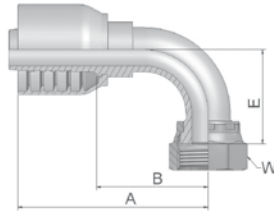

J7 Female ORFS – Swivel 45° Elbow

ISO 12151-1 – SWE 45°
SAE J516 – ORFS 45°

Part Number	Hose I.D.				Thread UNF	A mm	B mm	E mm	W mm
	DN	Inch	Size	mm					
1J778-12-12-SM	19	3/4	-12	19.1	1 3/16x12	105	57	21	36
1J778-16-16-SM	25	1	-16	25.4	1 7/16x12	119	69	24	41
1J778-20-16-SM	25	1	-16	25.4	1 11/16x12	131	80	26	50

J9 Female ORFS – Swivel 90° Elbow – Short Drop

ISO 12151-1 – SWES
SAE J516 – ORFS 90°

Part Number	Hose I.D.				Thread UNF	A mm	B mm	E mm	W mm
	DN	Inch	Size	mm					
1J978-12-12-SM	19	3/4	-12	19.1	1 3/16x12	101	53	48	36
1J978-16-12-SM	19	3/4	-12	19.1	1 7/16x12	114	66	56	41
1J978-16-16-SM	25	1	-16	25.4	1 7/16x12	120	70	56	41
1J978-20-16-SM	25	1	-16	25.4	1 11/16x12	127	77	64	50
1J978-20-20-SM	31	1 1/4	-20	31.8	1 11/16 12	151	87	69	50